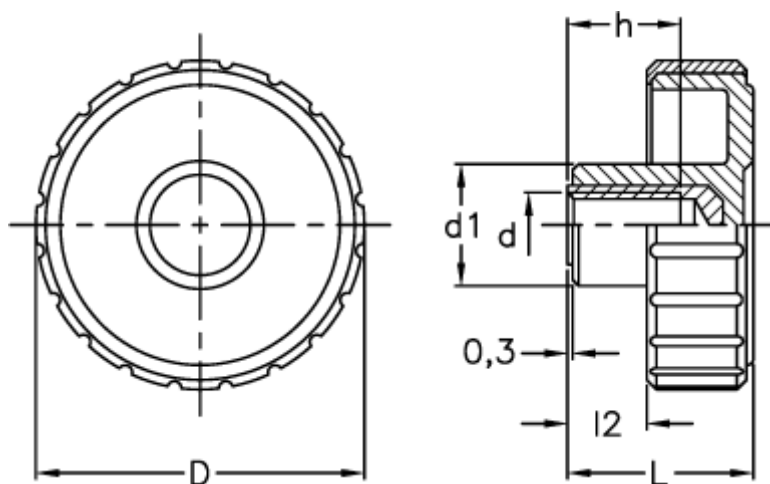

Data Sheet

Article number: 2302134426
Description: E+G grip knobs
MBT.55 B-M10-SOFT

Measures

D	= 54
d1	= 20
d 6H	= M10
h	= 18
L	= 30
l2	= 12.5